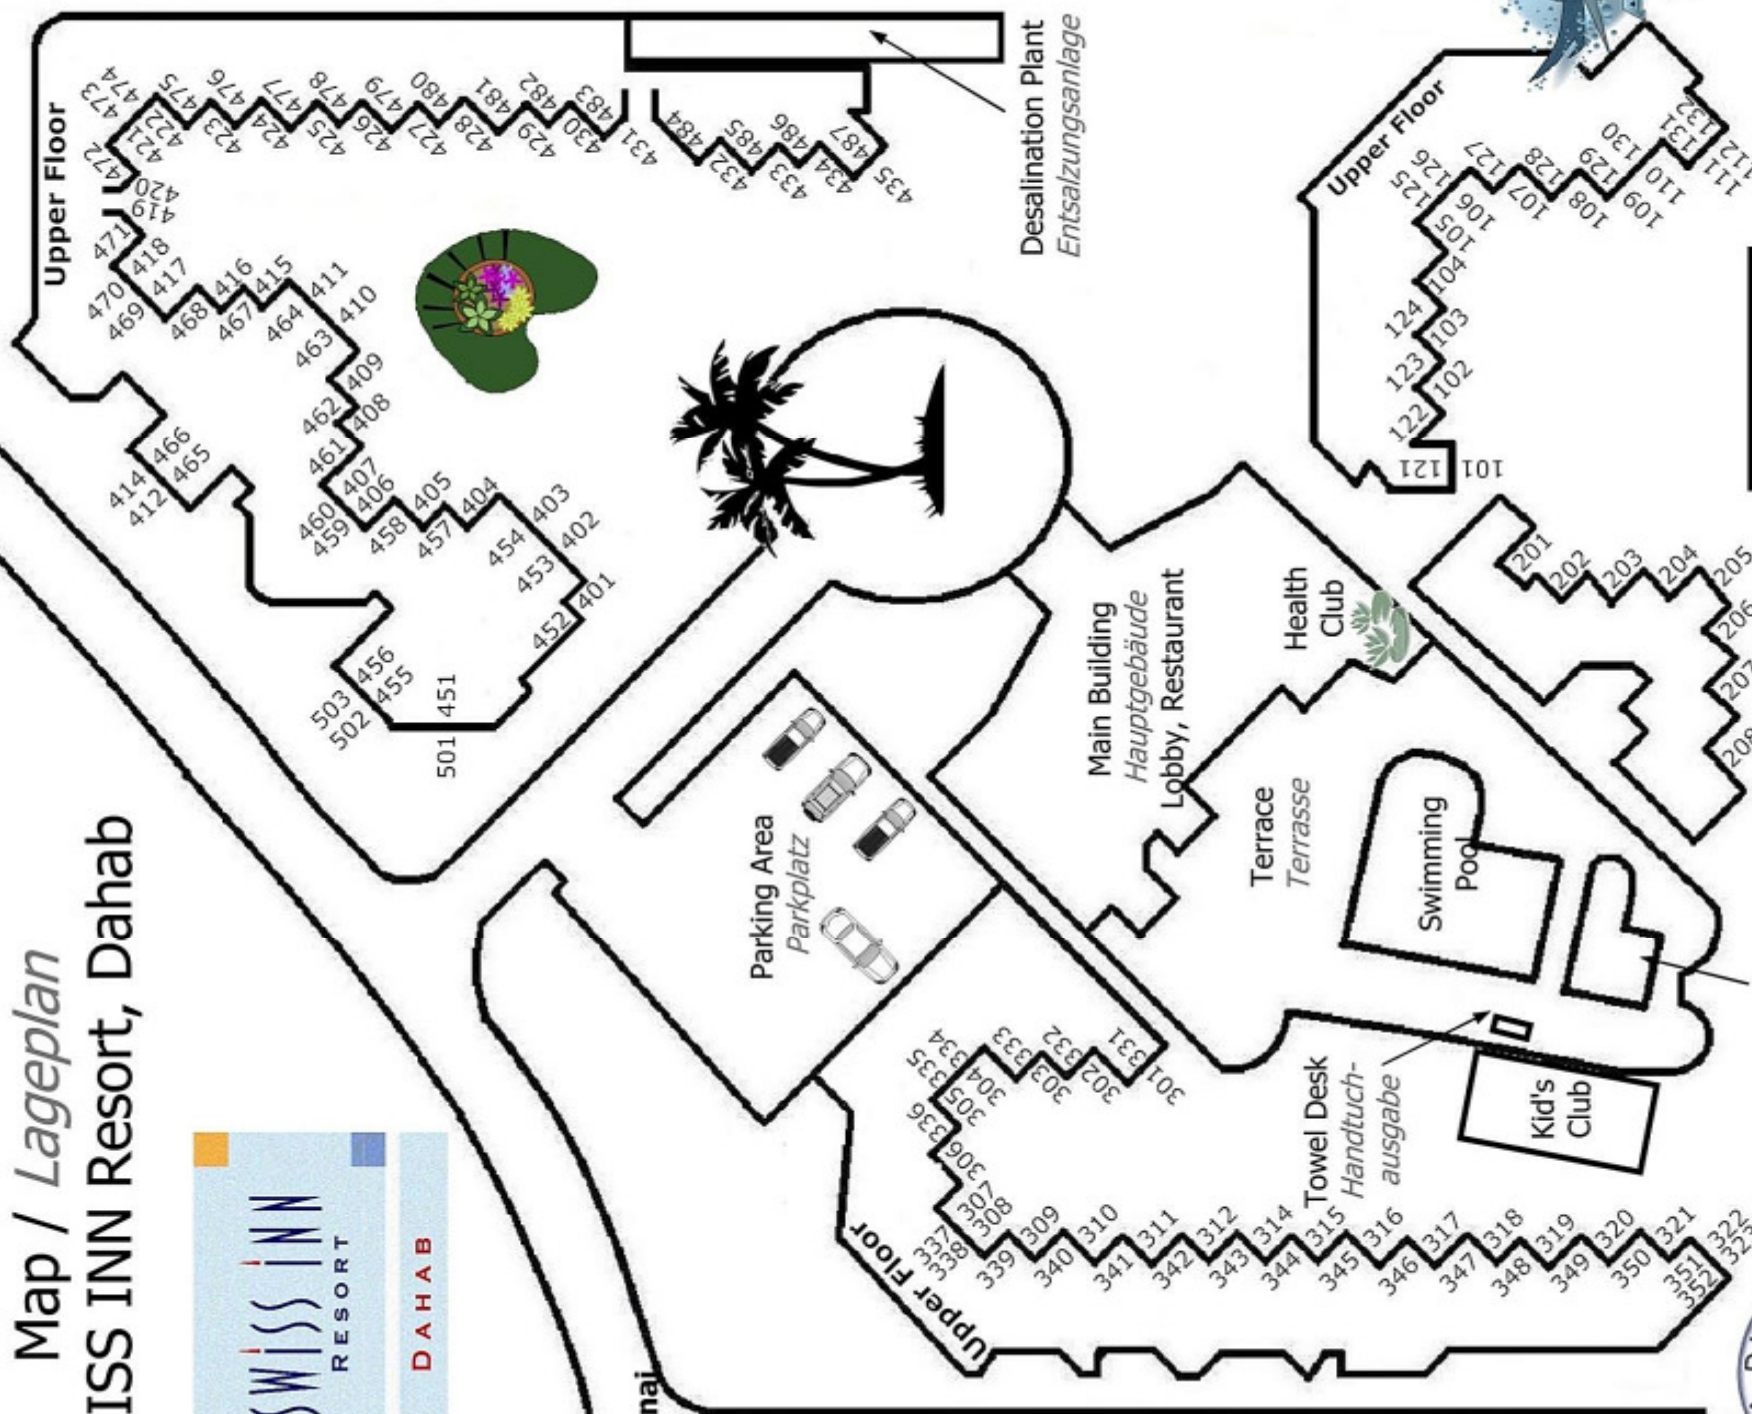

# Map / Lageplan SWISS INN Resort, Dahab

Hilton ↗

Planet Sinai

Gym Room  
Beach Strand

Beach Bar

Oasis Restaurant

Swimming Pool

Terrace

Health Club

Lobby, Restaurant

Main Building

Desalination Plant  
Entsalzungsanlage

Upper Floor

Upper Floor

Upper Floor

Parking Area  
Parkplatz