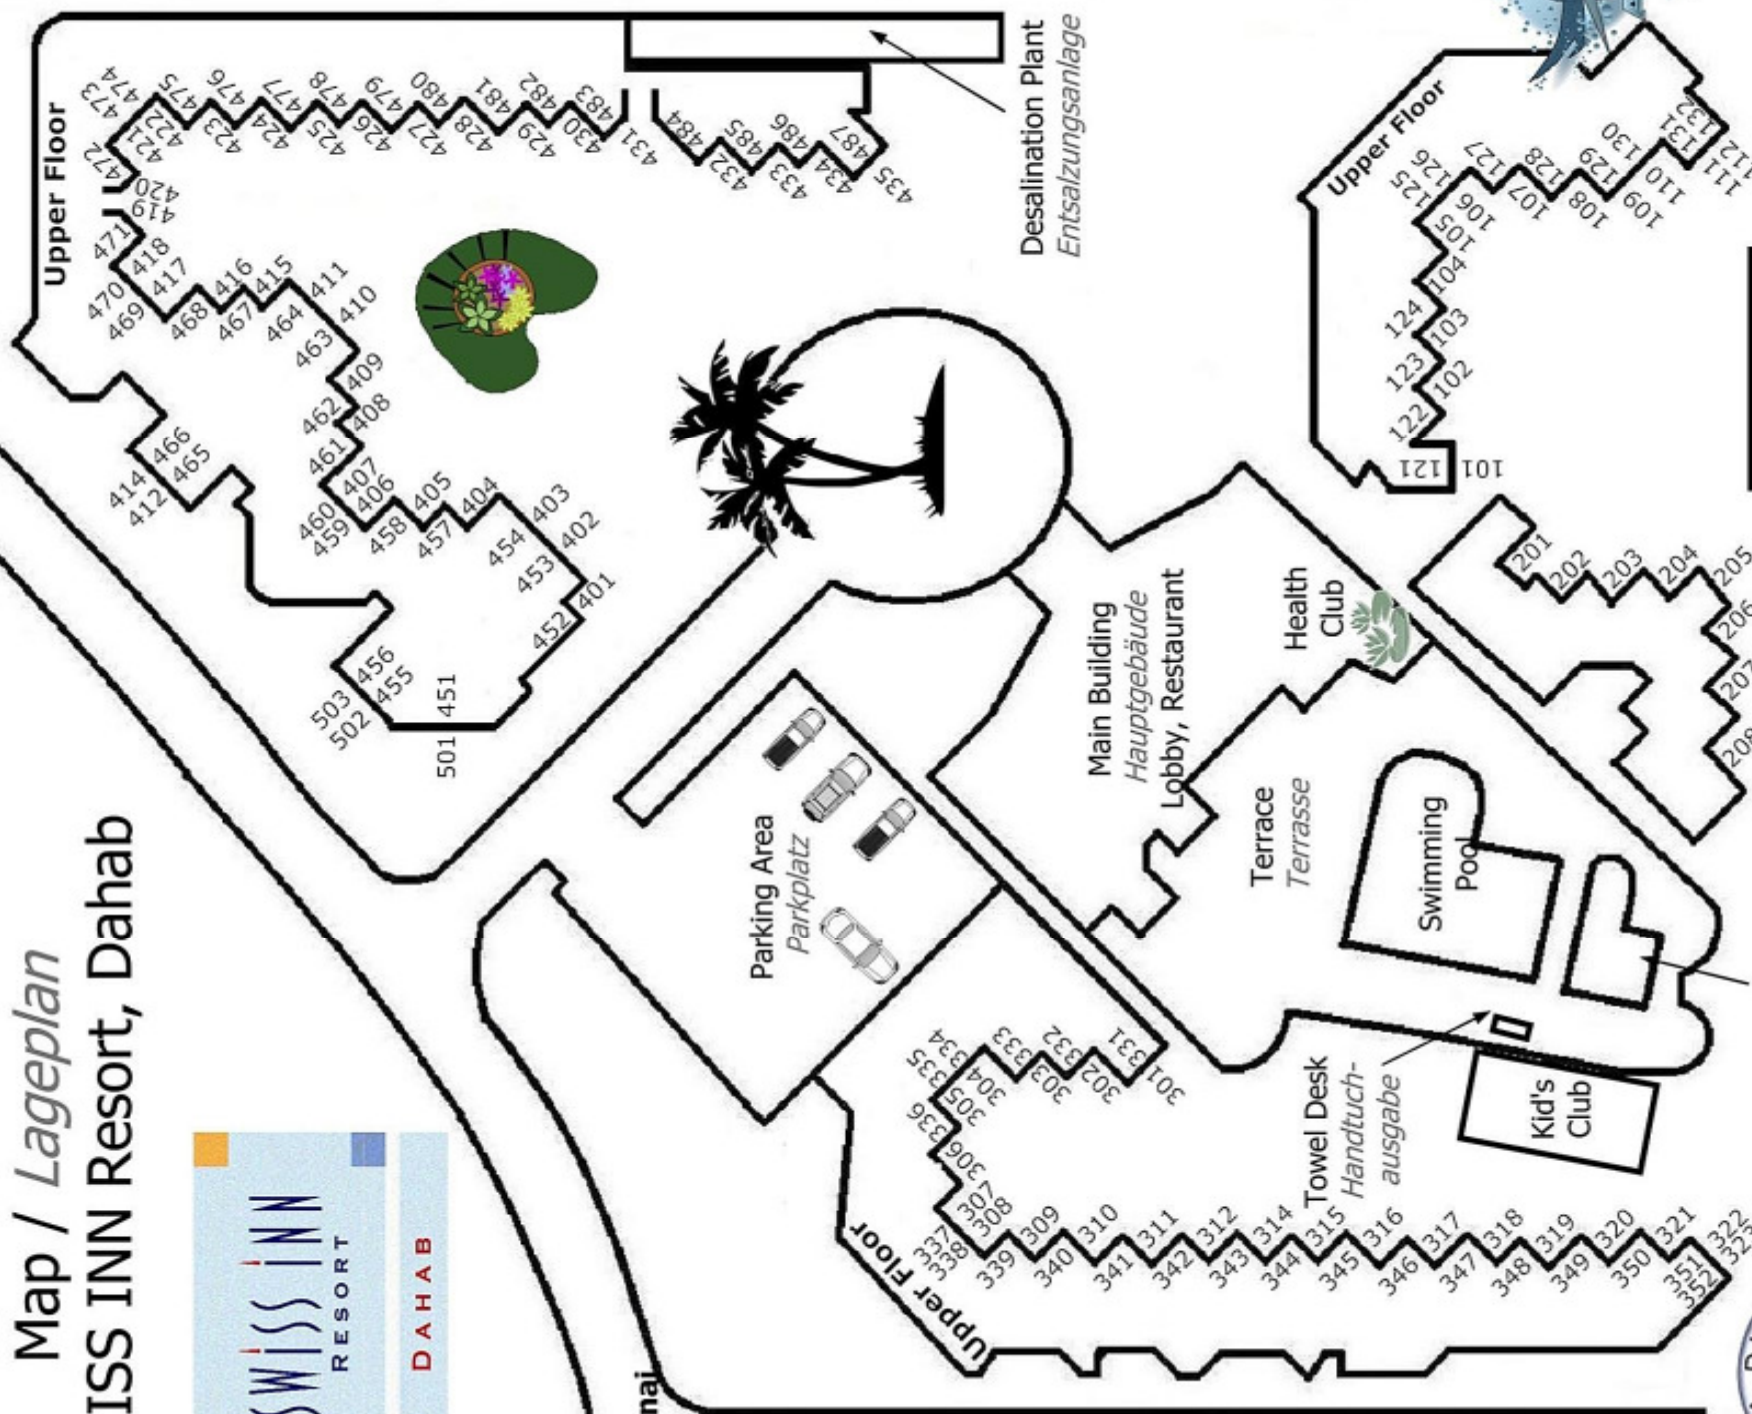

Map / Lageplan SWISS INN Resort, Dahab

Hilton ↗

Planet Sinai

Gym Room

Beach Strand

Oasis Restaurant